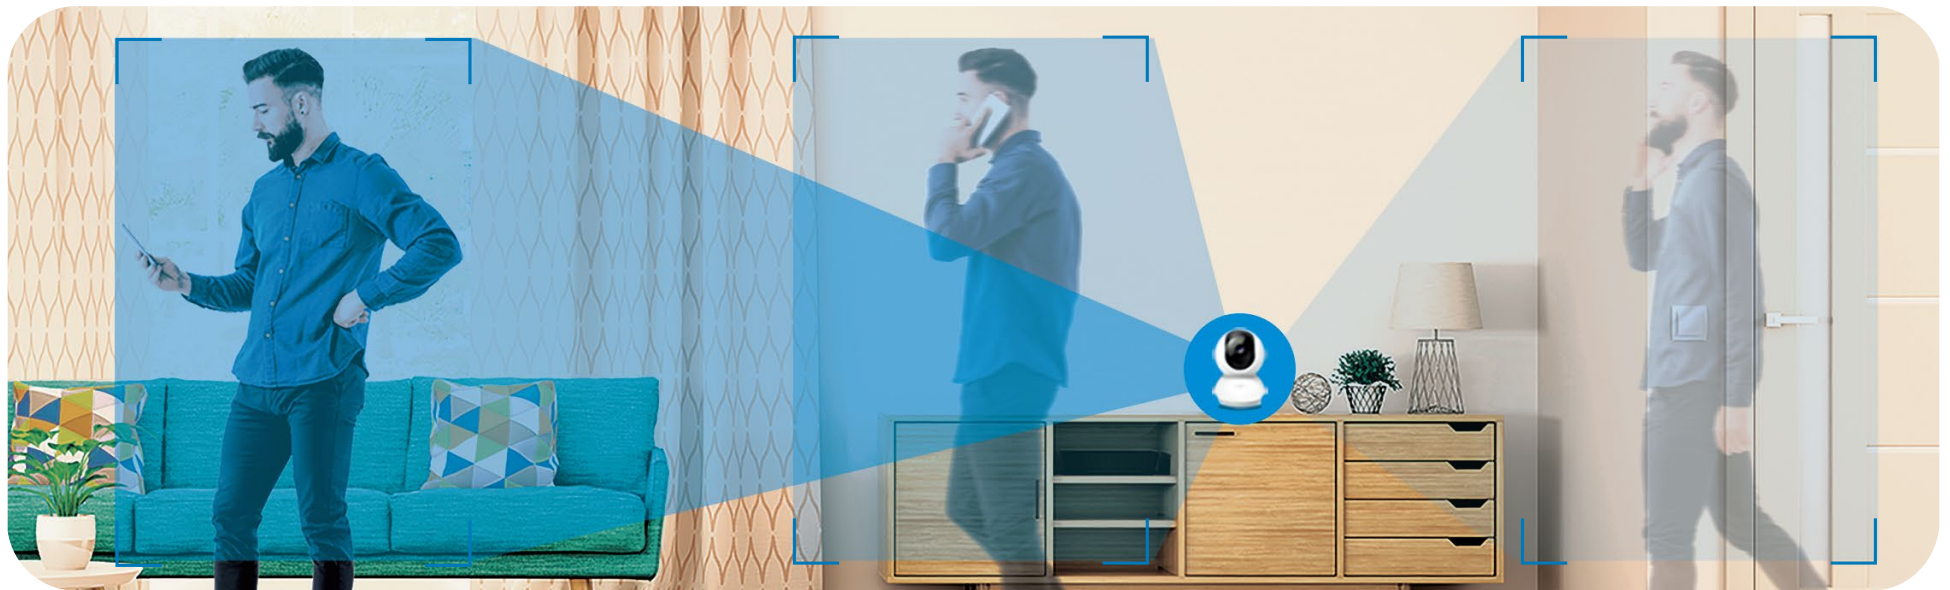

# Pan/Tilt Home Security Wi-Fi Camera

1080p  
Full HD

TC70

## Motion Detection and Tracking

Person  
Detection

Baby Crying  
Detection

Night Vision  
up to 40 ft

works with | 

 works with  
Google Home

### Motion Detection and Tracking

Whenever a camera detects motion, it will automatically follow the subject, keeping it within the camera's field of view.