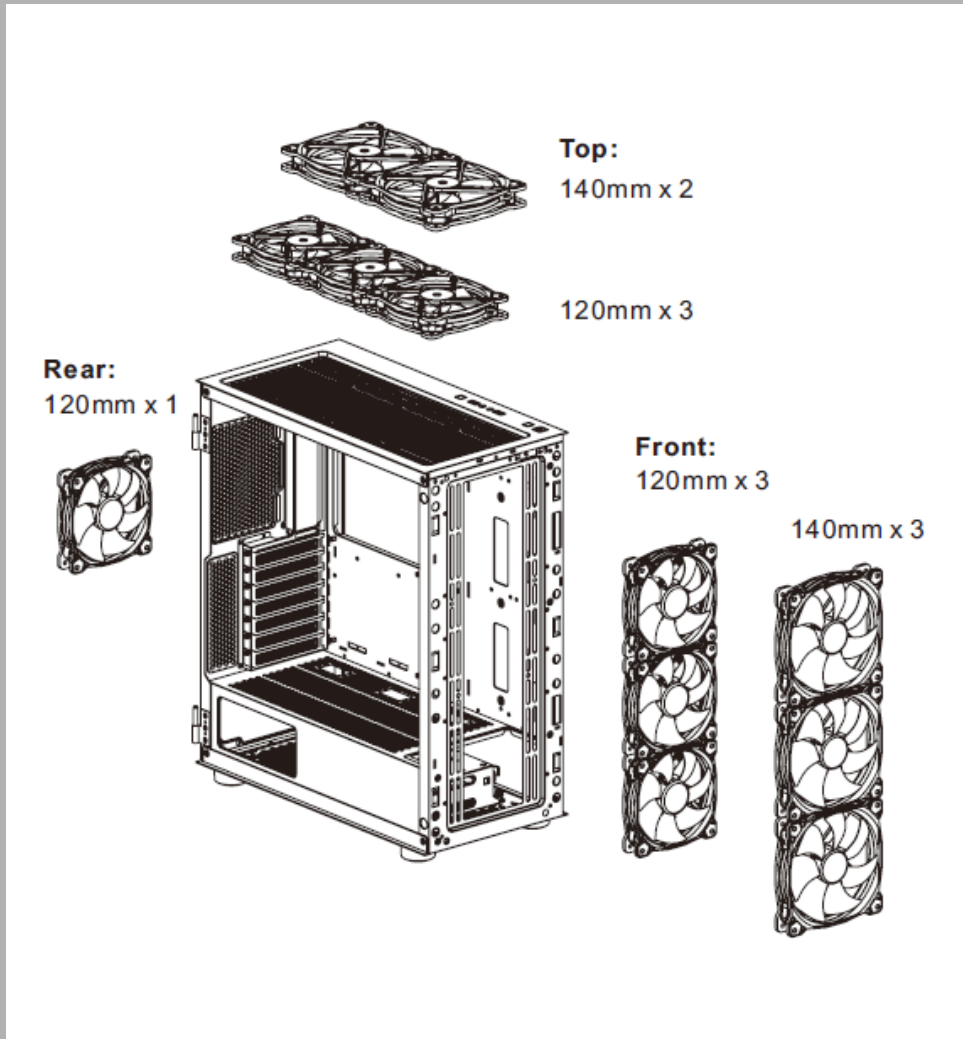

Compatibility List

Fan Compatibility List			
	120mm	140mm	200mm
Front	3	3	-
Top	3	2	-
Rear	1	-	-