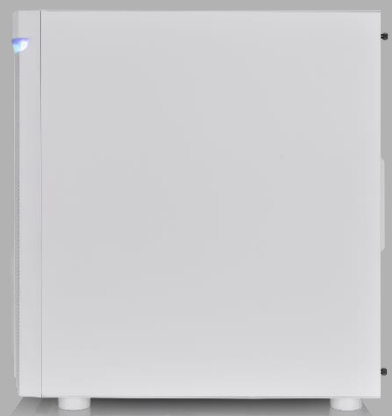

- **Style: Mesh**
- **Size: Mid Tower supports up to E-ATX MB**
- **Material: Steel & Tempered Glass**

### Main Features

- **Connection** : Front I/O ports with 2 x USB 3.0
- **Expansion** : 2+2 drive bays with drive trays design
- **Support** : Supports AIO cooling solutions

## Appearance – Snow version

Angle view

Left Side view

Front view

Right Side view

Internal Structure

Rear view

Top view