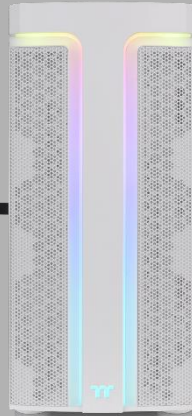

- **Style: Mesh**
- **Size: Mid Tower supports up to E-ATX MB**
- **Material: Steel & Tempered Glass**

## Appearance – Black version

Angle view

Left Side view

Front view

Right Side view

Internal Structure

Rear view

Top view

Bottom view

## Appearance – Snow version

Angle view

Left Side view

Front view

Right Side view

Internal Structure

Rear view

Top view