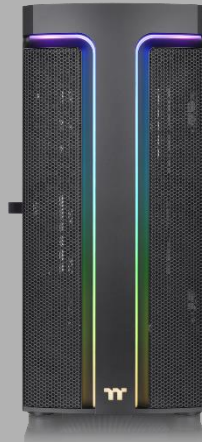

- **Style: Mesh**
- **Size: Mid Tower supports up to E-ATX MB**
- **Material: Steel & Tempered Glass**

### Main Features

- **Connection** : Front I/O ports with 2 x USB 3.0
- **Expansion** : 2+2 drive bays with drive trays design
- **Support** : Supports AIO cooling solutions

## Appearance – Black version

Angle view

Left Side view

Front view

Right Side view

Internal Structure

Rear view

Top view