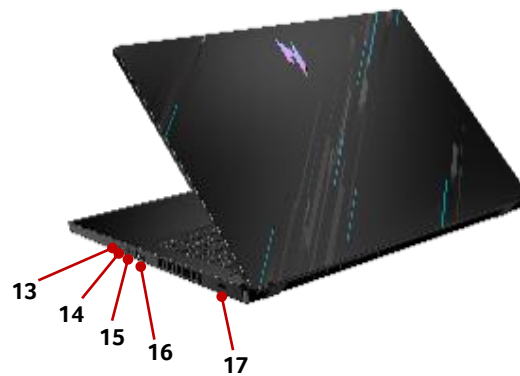

Características externas	2x Microfones - Webcam - Tela de 15,6" - Entrada para fonte de alimentação - Porta para cabo de rede (RJ-45) - Porta HDMI®2.1 2x Portas USB 3.2 Gen 1 (5 Gbps) (sendo a segunda porta do lado esquerdo energizada) - Porta USB Tipo-C Thunderbolt™ 4 - Teclado retroiluminado na cor branca com ajuste de intensidade - Touchpad - Tecla de atalho Nitro Sense - Tecla de liga e desliga - Led indicador de funcionamento - Led indicador de bateria - Entrada padrão combo para alto falante e microfone - Porta USB 3.2 Gen 1 (5 Gbps) - Trava Kensington
Material utilizado na construção	- Produto: Chassi todo em plástico - Embalagem: Papelão
Sistema Operacional	Linux Gutta 64-Bits
Processador e chipset	Intel® Core™ i7-13620H de 13ª geração 10 núcleos (6 Performance-cores e 4 Efficient-cores) 16 threads Frequência: até 4.90 GHz 24 MB Intel® Smart Cache
Memória	16 GB RAM DDR5 de até 5200 MHz (1x módulo SO-DIMM de 16 GB) Expansível até 32 GB DDR5 de até 5200 MHz (com 2 slots para memórias em módulo SO-DIMM com capacidade para até 16 GB cada)
Tela	15,6" Painel de LED IPS (In-Plane-Switching) Resolução: Full HD 1920 x 1080 Proporção: 16:9 Taxa de atualização: 144 Hz Brilho: 250 nits Tempo de resposta: 27 a aproximadamente 25 ms Contraste: 800:1 Espaço de cor (color gamut): 45% NTSC Tecnologia antirreflexo Acer ComfyView™
Gráficos	Nvidia® GeForce® RTX 3050 com 6 GB de memória dedicada GDDR6 com eficiência total (TGP) de até 80W Suporte às tecnologias: NVIDIA® GeForce® Experience, Ray Tracing Cores, Tensor Cores, Microsoft DirectX® 12 Ultimate, OpenGL®, NVIDIA® Dynamic Boost, Game Ready Drivers e DLSS UHD para processadores Intel® com memória compartilhada com a memória RAM.
Áudio e microfone	2x Alto-falantes estéreo de 2 Watts cada - Tecnologia Acer TrueHarmony - Tecnologia DTS® X: Ultra Audio - Suportado no Windows Spatial Sound para PC Gaming com licença DTS Integra - Renderização de áudio imersiva em fones de ouvido e alto-falantes internos 2x Microfones - Tecnologia Acer Purified Voice com redução de ruído de fundo feito por inteligência artificial - Compatível com Cortana com voz
Armazenamento	512 GB SSD NVMe PCIe 4.0 x4 M.2 2280
Upgrades	Este modelo possui capacidade para a instalação (upgrades) de SSDs NVMe: - Slot dedicado ocupado M.2 2280, compatível com barramento PCIe 4.0 x4 NVMe de até 1TB. (Não acompanha o produto) - Slot dedicado livre M.2 2280, compatível com barramento PCIe 3.0 x4 NVMe de até 1TB. (Não acompanha o produto)
Webcam	Webcam com resolução HD de 1280 x 720 gravação de vídeo em 720p à 30 FPS com recurso TNR (redução de ruído temporário)
Wi-Fi e rede	- Wi-Fi rede sem cabo: - Wi-Fi 6 AX 802.11 a/b/g/n/ac R2 + ax wireless - Duas bandas com frequências de: 2.4 GHz e 5 GHz - Suporte ao Wi-Fi 6 - Com tecnologia 2x2 MU-MIMO - Suporte ao Bluetooth® 5.1 ou superior - LAN rede com cabo RJ-45: 10/100/1000 Mbps - Suporte ao modo hibernação - Suporte ao Wake On Lan - Suporte ao IPv4 (32 Bits) e IPv6 (128 Bits)
Controle	Senha para BIOS e HD
Segurança	Trava Kensington TPM em Firmware (fTPM)
Dimensões e pesos	Sem embalagem: 362.3 (L) x 239.89 (P) x 26.9 (A) mm 2,11 kg Com embalagem (Aproximadamente*): 538 (L) x 400 (P) x 65 (A) mm 4,3 kg
Alimentação e bateria	Fonte de alimentação: Externa de 135 Watts bivolt 100 a 240 Volts com cabo de 3 pinos padrão do Brasil e certificação do INMETRO Bateria: De até 3720 mAh com 4 células de Ion de lítio de 57 Watts / hora Autonomia da bateria de até 7 horas (dependendo das condições de uso)
Teclado e touchpad	Teclado: - Tipo membrana em português do Brasil padrão ABNT 2 - Teclado retroiluminado na cor branca com ajuste de intensidade - Teclado numérico independente - Atalho multimídia e funções (Tecla FN) + (Play, pause, parar, voltar, avançar, aumentar volume, diminuir volume, mudo e etc) - Tecla de atalho Nitro Sense Touchpad: - Multi gestual com dois botões suportando rolagem com dois dedos, gestos para abrir Cortana, Action Center, multitarefa e comandos de aplicativos - Resistente a umidade - Sem zona morta - Certificação Microsoft Precision Touchpad
Observações do produto	Este produto não possui leitor de CD/DVD Não é possível realizar upgrades de componentes ou chips que são soldados na placa mãe
Aplicativos	Acer Nitro Sense (Configura a velocidade dos coolers de acordo com os modos de utilização: economia de energia, normal, balanceado, performance) e visualização de recursos do notebook
Conteúdo da embalagem	Notebook Acer Nitro V15 Fonte de alimentação do notebook Manual em português do Brasil Termo de garantia
Garantia	1 Ano
Cor	Preto