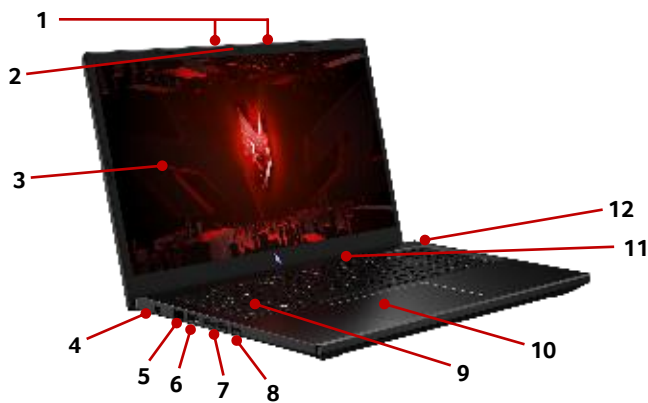

Características externas	2x Microfones - Webcam - Tela de 15,6" - Entrada para fonte de alimentação - Porta para cabo de rede (RJ-45) - Porta HDMI®2.1 2x Portas USB 3.2 Gen 1 (5 Gbps) (sendo a segunda porta do lado esquerdo energizada) - Porta USB Tipo-C Thunderbolt™ 4 - Teclado retroiluminado na cor branca com ajuste de intensidade - Touchpad - Tecla de atalho Nitro Sense - Tecla de liga e desliga - Led indicador de funcionamento - Led indicador de bateria - Entrada padrão combo para alto falante e microfone - Porta USB 3.2 Gen 1 (5 Gbps) - Trava Kensington
Material utilizado na construção	- Produto: Chassi todo em plástico - Embalagem: Papelão
Sistema Operacional	Linux Gutta 64-Bits
Processador e chipset	Intel® Core™ i7-13620H de 13ª geração 10 núcleos (6 Performance-cores e 4 Efficient-cores) 16 threads Frequência: até 4.90 GHz 24 MB Intel® Smart Cache
Memória	16 GB RAM DDR5 de até 5200 MHz (1x módulo SO-DIMM de 16 GB) Expansível até 32 GB DDR5 de até 5200 MHz (com 2 slots para memórias em módulo SO-DIMM com capacidade para até 16 GB cada)
Tela	15,6" Painel de LED IPS (In-Plane-Switching) Resolução: Full HD 1920 x 1080 Proporção: 16:9 Taxa de atualização: 144 Hz Brilho: 250 nits Tempo de resposta: 27 a aproximadamente 25 ms Contraste: 800:1 Espaço de cor (color gamut): 45% NTSC Tecnologia antirreflexo Acer ComfyView™
Gráficos	Nvidia® GeForce® RTX 3050 com 6 GB de memória dedicada GDDR6 com eficiência total (TGP) de até 80W Suporte às tecnologias: NVIDIA® GeForce® Experience, Ray Tracing Cores, Tensor Cores, Microsoft DirectX® 12 Ultimate, OpenGL®, NVIDIA® Dynamic Boost, Game Ready Drivers e DLSS UHD para processadores Intel® com memória compartilhada com a memória RAM.
Áudio e microfone	2x Alto-falantes estéreo de 2 Watts cada - Tecnologia Acer TrueHarmony - Tecnologia DTS® X: Ultra Audio - Suportado no Windows Spatial Sound para PC Gaming com licença DTS Integra - Renderização de áudio imersiva em fones de ouvido e alto-falantes internos 2x Microfones - Tecnologia Acer Purified Voice com redução de ruído de fundo feito por inteligência artificial - Compatível com Cortana com voz
Armazenamento	512 GB SSD NVMe PCIe 4.0 x4 M.2 2280
Upgrades	Este modelo possui capacidade para a instalação (upgrades) de SSDs NVMe: - Slot dedicado ocupado M.2 2280, compatível com barramento PCIe 4.0 x4 NVMe de até 1TB. (Não acompanha o produto) - Slot dedicado livre M.2 2280, compatível com barramento PCIe 3.0 x4 NVMe de até 1TB. (Não acompanha o produto)
Webcam	Webcam com resolução HD de 1280 x 720 gravação de vídeo em 720p à 30 FPS com recurso TNR (redução de ruído temporário)
Wi-Fi e rede	- Wi-Fi rede sem cabo: - Wi-Fi 6 AX 802.11 a/b/g/n/ac R2 + ax wireless - Duas bandas com frequências de: 2.4 GHz e 5 GHz - Suporte ao Wi-Fi 6 - Com tecnologia 2x2 MU-MIMO - Suporte ao Bluetooth® 5.1 ou superior - LAN rede com cabo RJ-45: 10/100/1000 Mbps - Suporte ao modo hibernação - Suporte ao Wake On Lan - Suporte ao IPv4 (32 Bits) e IPv6 (128 Bits)
Controle	Senha para BIOS e HD
Segurança	Trava Kensington TPM em Firmware (fTPM)
Dimensões e pesos	Sem embalagem: 362.3 (L) x 239.89 (P) x 26.9 (A) mm 2,11 kg Com embalagem (Aproximadamente*): 538 (L) x 400 (P) x 65 (A) mm 4,3 kg
Alimentação e bateria	Fonte de alimentação: Externa de 135 Watts bivolt 100 a 240 Volts com cabo de 3 pinos padrão do Brasil e certificação do INMETRO Bateria: De até 3720 mAh com 4 células de Ion de lítio de 57 Watts / hora Autonomia da bateria de até 7 horas (dependendo das condições de uso)
Teclado e touchpad	Teclado: - Tipo membrana em português do Brasil padrão ABNT 2 - Teclado retroiluminado na cor branca com ajuste de intensidade - Teclado numérico independente - Atalho multimídia e funções (Tecla FN) + (Play, pause, parar, voltar, avançar, aumentar volume, diminuir volume, mudo e etc) - Tecla de atalho Nitro Sense Touchpad: - Multi gestual com dois botões suportando rolagem com dois dedos, gestos para abrir Cortana, Action Center, multitarefa e comandos de aplicativos - Resistente a umidade - Sem zona morta - Certificação Microsoft Precision Touchpad
Observações do produto	Este produto não possui leitor de CD/DVD Não é possível realizar upgrades de componentes ou chips que são soldados na placa mãe
Aplicativos	Acer Nitro Sense (Configura a velocidade dos coolers de acordo com os modos de utilização: economia de energia, normal, balanceado, performance) e visualização de recursos do notebook
Conteúdo da embalagem	Notebook Acer Nitro V15 Fonte de alimentação do notebook Manual em português do Brasil Termo de garantia
Garantia	1 Ano
Cor	Preto