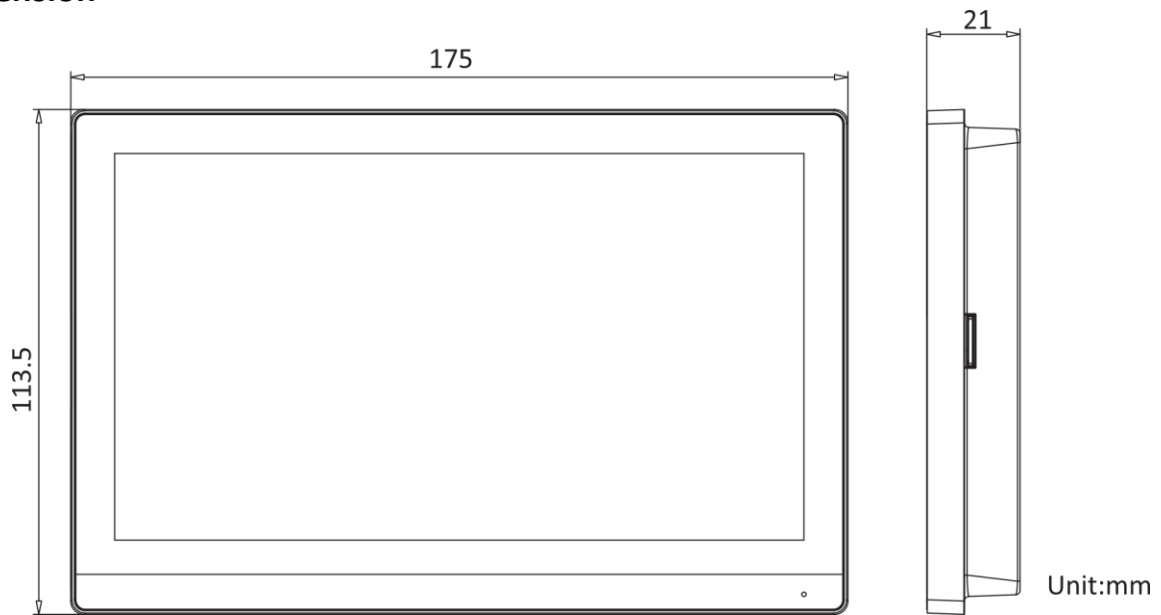

▪ Dimension

▪ Accessory

▪ Optional

DS-KAW50-1	DS-KAW50-1N	DS-KABH6350-T