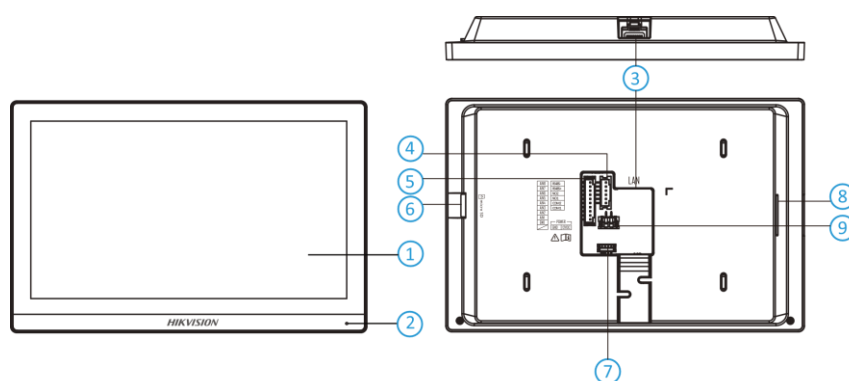

USB	/
TF card	Support TF card, up to 128 G
Alarm output	2
Lock control	2 relays, Max. 30 VDC 0.3 A
General	
Button	/
Installation	Wall mounting, table mounting
Indicator	/
Weight	Net weight: 355 g (0.8 lb) Gross weight: 683 g (1.5 lb)
Protective level	/
Working temperature	-10 °C to 50 °C (14 °F to 122 °F)
Working humidity	10% to 90% (no-condensing)
Dimension (W × H × D)	175 mm × 113.5 mm × 21 mm (6.9" × 4.5" × 0.83")
Battery	/
Application environment	Indoor
Power consumption	≤ 5 W
Language	English, Russian, Bulgarian, Hungarian, Greek, German, Italian, Czech, Slovak, French, Polish, Dutch, Portuguese (Brazil), Spanish, Hebrew, Romanian, Turkish, Estonian, Danish, Swedish, Norwegian, Finnish, Vietnamese, Croatian, Slovenian, Serbian, Arabic, Portuguese (Portugal), Lithuanian, Uzbek, Kazakh, Mongolian, Ukrainian

Physical Interface

No.	Description	No.	Description
1	Screen	6	TF Card Slot
2	Microphone	7	Debugging Port
3	Network Interface	8	Loudspeaker
4	RS-485 Terminal (Reserved)	9	Power Supply Terminal
5	Alarm Terminal		

Available Model

DS-KH6350-WTE1