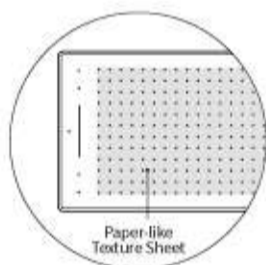

Paper-like Drawing Experience

Thanks to the special surface finishing, drawing on these pen tablets feels like drawing on paper where you can feel the friction between the surface and the pen nib. Besides, the dots on the texture sheet not only help to define the working area but also make the drawing more intuitive.