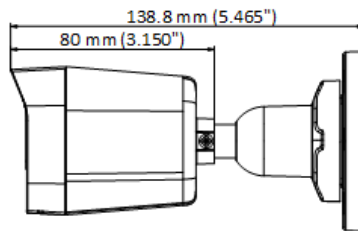

▪ **Available Model**

DS-2CE16D0T-LPFS

▪ **Dimension**

▪ **Accessory**

▪ **Optional**

**DS-1280ZJ-XS
Junction box**