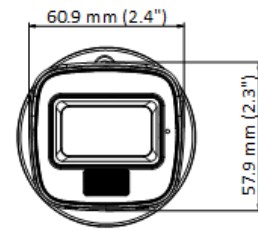

▪ **Available Model**

DS-2CE16D0T-LPFS

▪ **Dimension**

▪ **Accessory**

▪ **Optional**

**DS-1280ZJ-XS
Junction box**