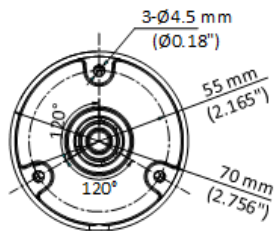

▪ **Available Model**

DS-2CE16D0T-LPFS

▪ **Dimension**

▪ **Accessory**

▪ **Optional**

**DS-1280ZJ-XS
Junction box**