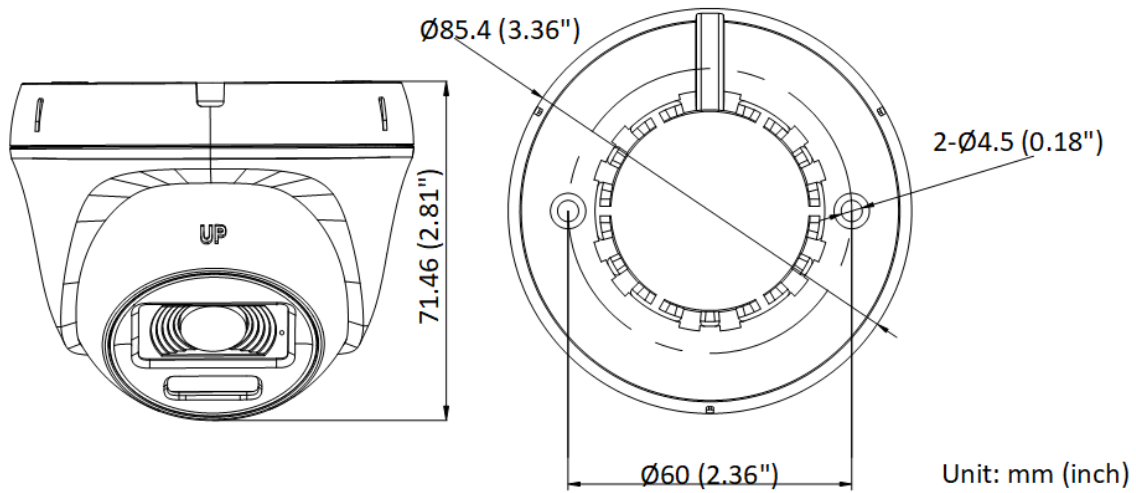

▪ **Available Model**

THC-T127-LPS

▪ **Dimension**

▪ **Accessory**

▪ **Optional**

DS-1272ZJ-110-TRS Wall mount	DS-1275ZJ-SUS Vertical pole mount	DS-1276ZJ-SUS Corner mount	DS-1280ZJ-XS Junction box	DS-1272ZJ-110-TRS (GREY)#UK Junction box