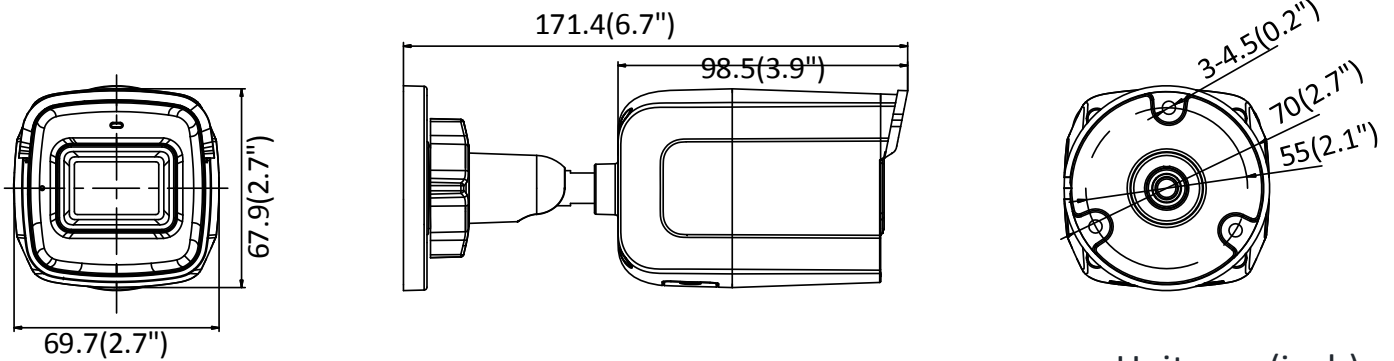

Dimensions

Unit: mm(inch)

Accessory

Distributed by