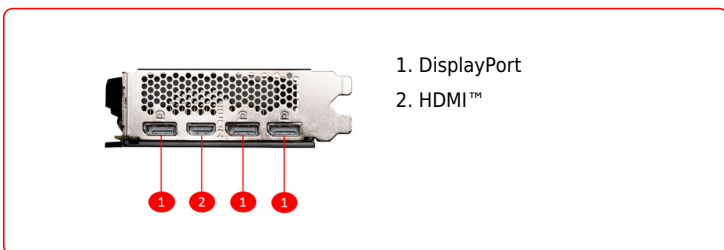

CONNECTIONS

1. DisplayPort
2. HDMI™