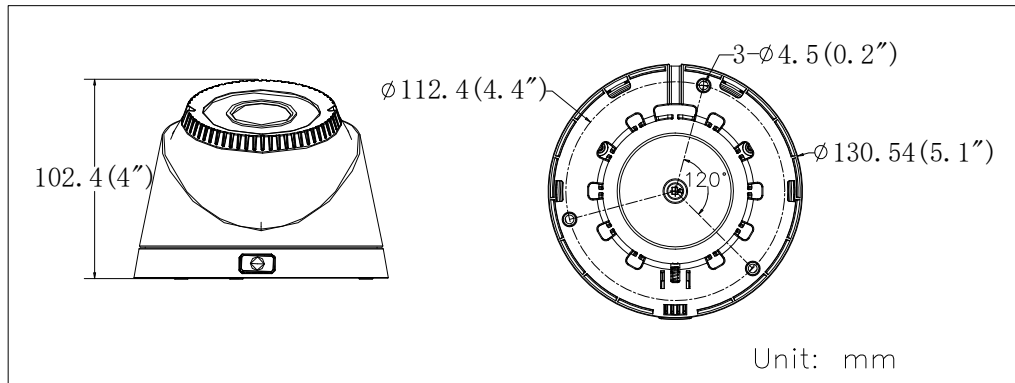

Dimensions